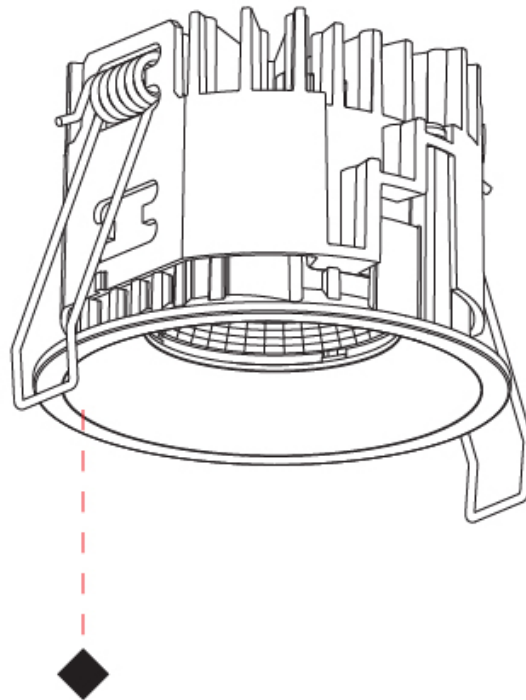

INVADER COMPACT RECESSED

A35811-

PROJECT

TYPE

SPECIFIER

QUANTITY

DATE